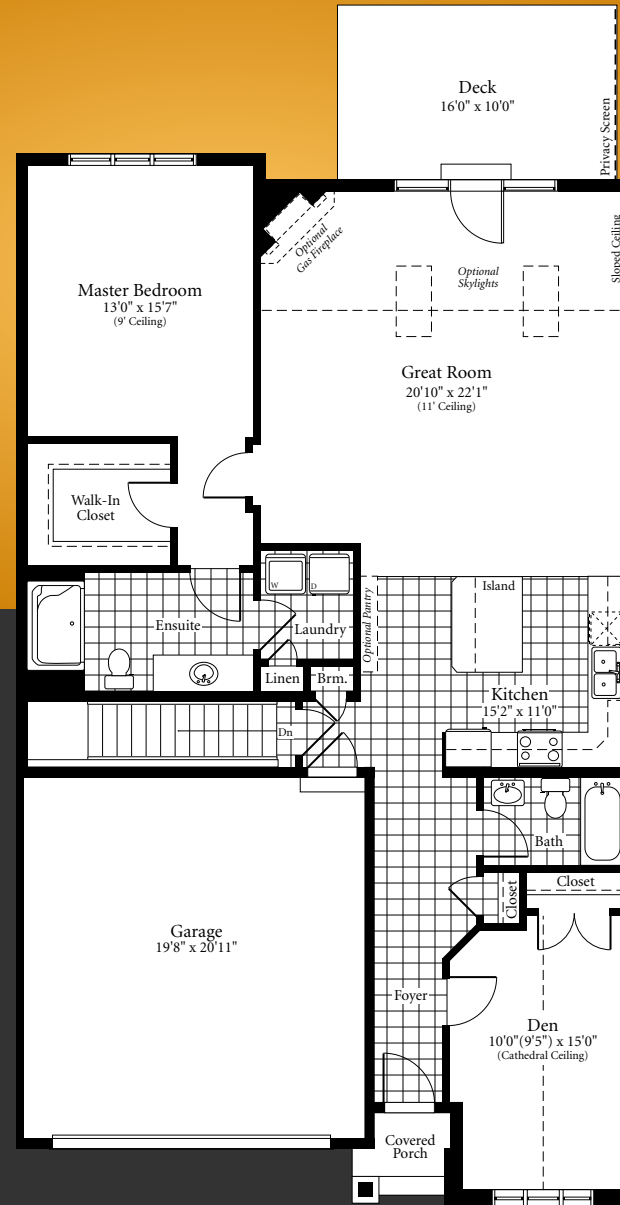

Tanbark TRAIL

OPTIONAL
ENSUITE

OPTIONAL
POWDER ROOM

MAIN FLOOR

Interior Unit

MAIN - 1600 SQ. FT.

AVAILABLE ON LOTS 6, 7, 10 & 11

All dimensions are approximate and generally comprise the greater width by the greater length. Actual useable floor area may vary from that stated, which includes open areas and areas finished below grade where applicable. Elevation renderings are Artist's Concepts and may vary according to floor plan configurations. See Sales Representative for details. E & OE.