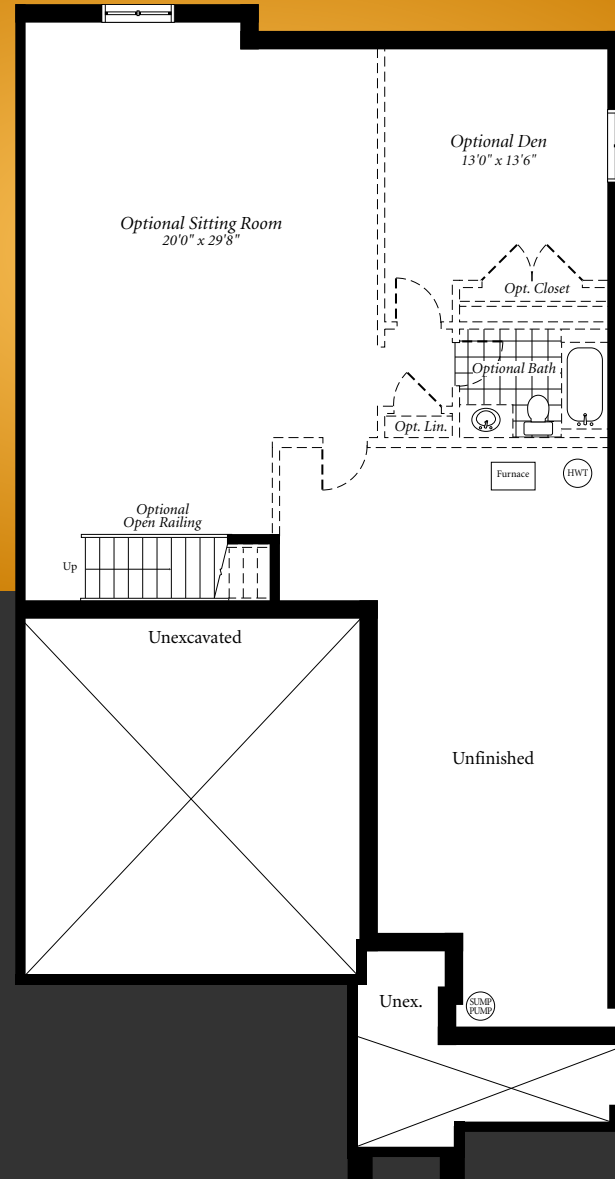

Tanbark

TRAIL

End Unit

LOWER - 970 SQ. FT.

AVAILABLE ON LOTS 5, 8 & 9

All dimensions are approximate and generally comprise the greater width by the greater length. Actual useable floor area may vary from that stated, which includes open areas and areas finished below grade where applicable. Elevation renderings are Artist's Concepts and may vary according to floor plan configurations. See Sales Representative for details. E & OE.